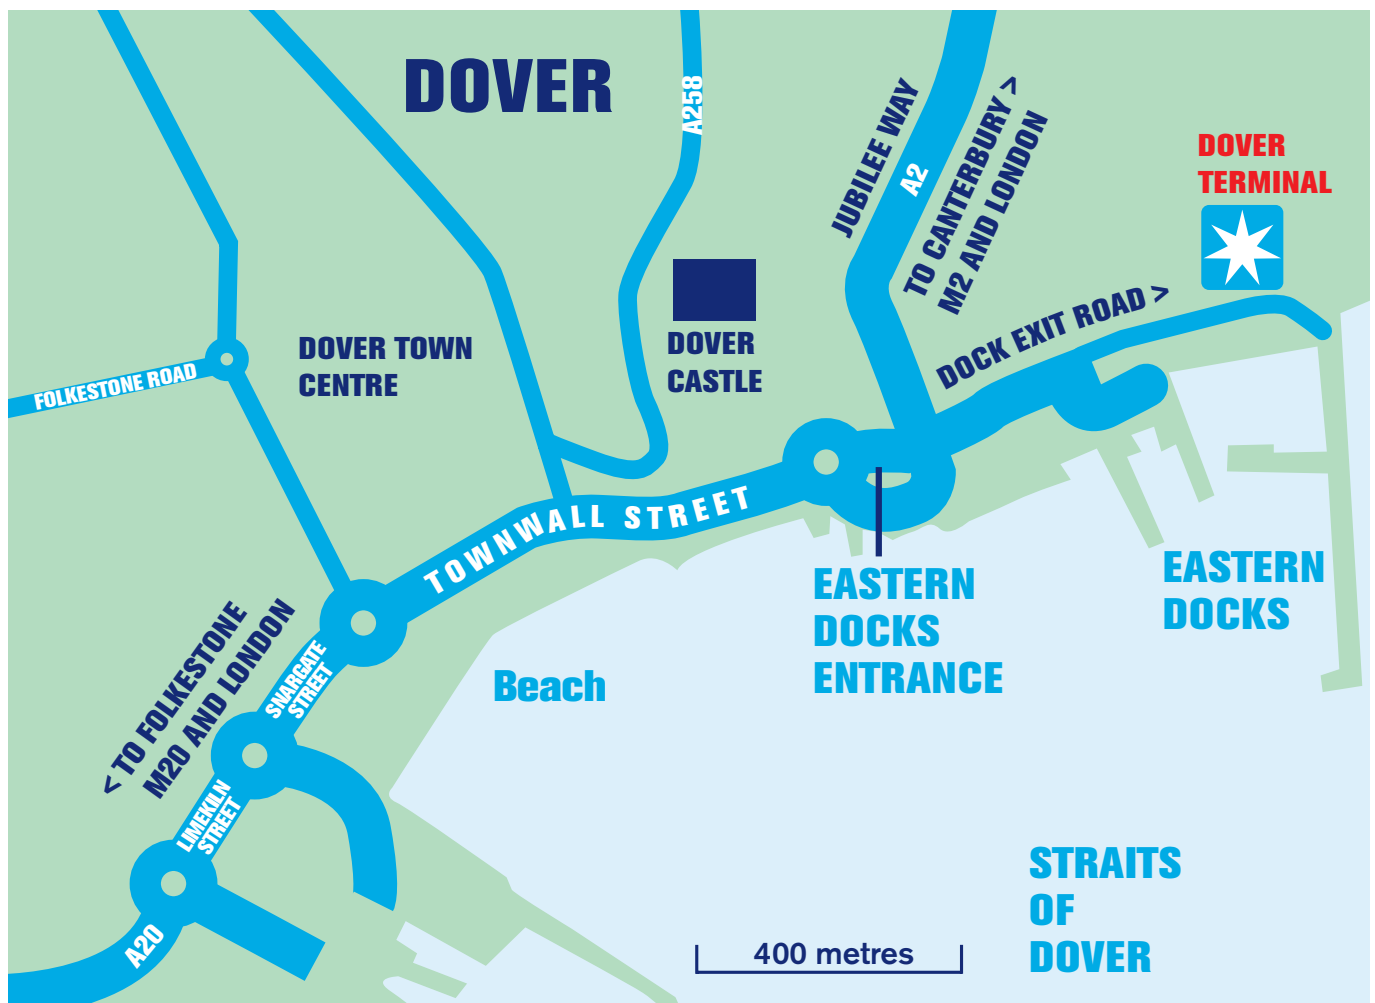

# DOVER TERMINAL

## DIRECTIONAL MAP

### Directions to Dover Terminal

- Follow the signs to Dover Eastern Docks, then follow the Norfolkline signs to the check-in booth.