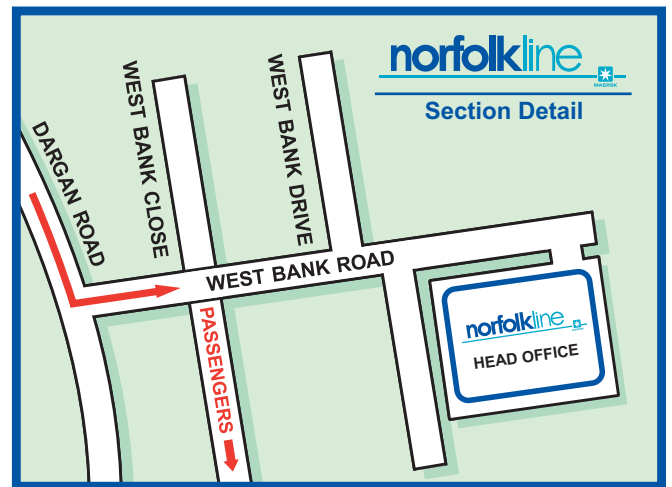

BELFAST TERMINAL DIRECTIONAL MAP

Passenger Booking Centre

Northern Ireland and GB Tel: +44 (0) 87 0600 4321
 R.O.I. Tel: +353 (0) 1 819 2999

Opening Times:

Mon-Fri: 08:00 - 20:00 Sat-Sun: 09:00-17:00

Norfolkline
 Victoria Business Park, 9 West Bank Road
 Belfast, BT3 9UB