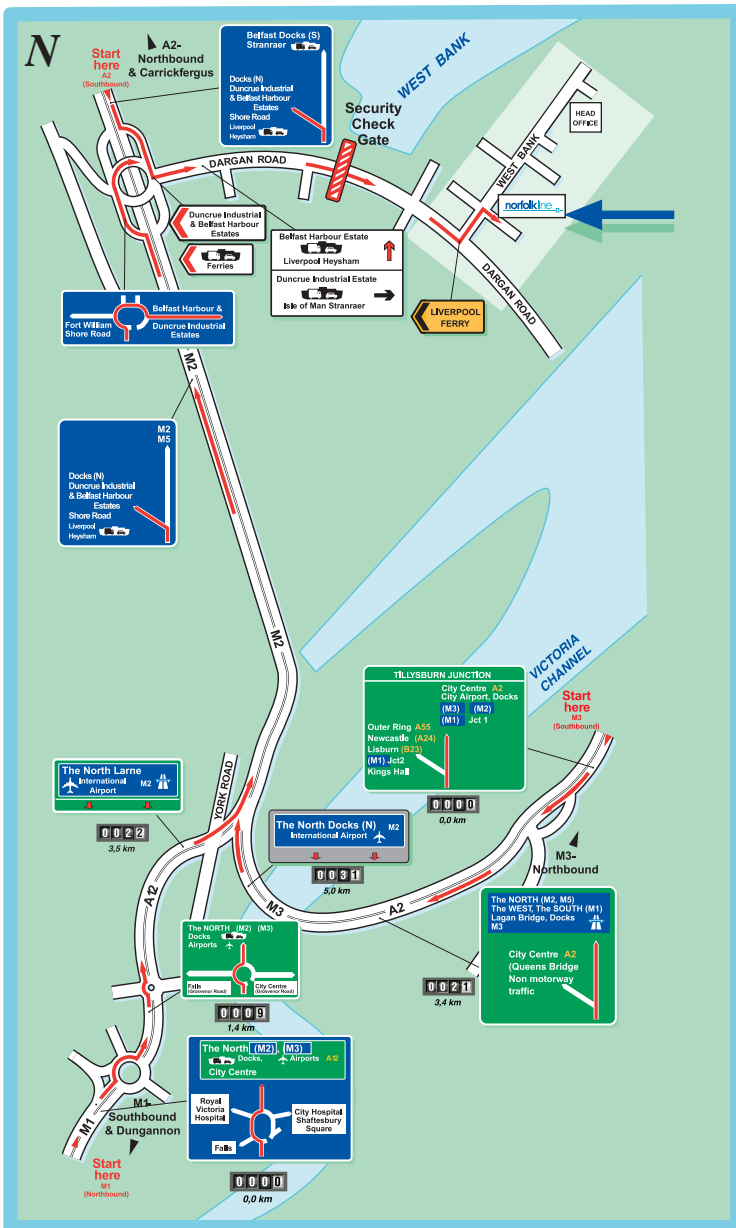

BELFAST TERMINAL DIRECTIONAL MAP

Passenger Booking Centre

Northern Ireland and GB Tel: +44 (0) 87 0600 4321
 R.O.I. Tel: +353 (0) 1 819 2999

Opening Times:

Mon-Fri: 08:00 - 20:00 Sat-Sun: 09:00-17:00

Norfolkline
 Victoria Business Park, 9 West Bank Road
 Belfast, BT3 9UB